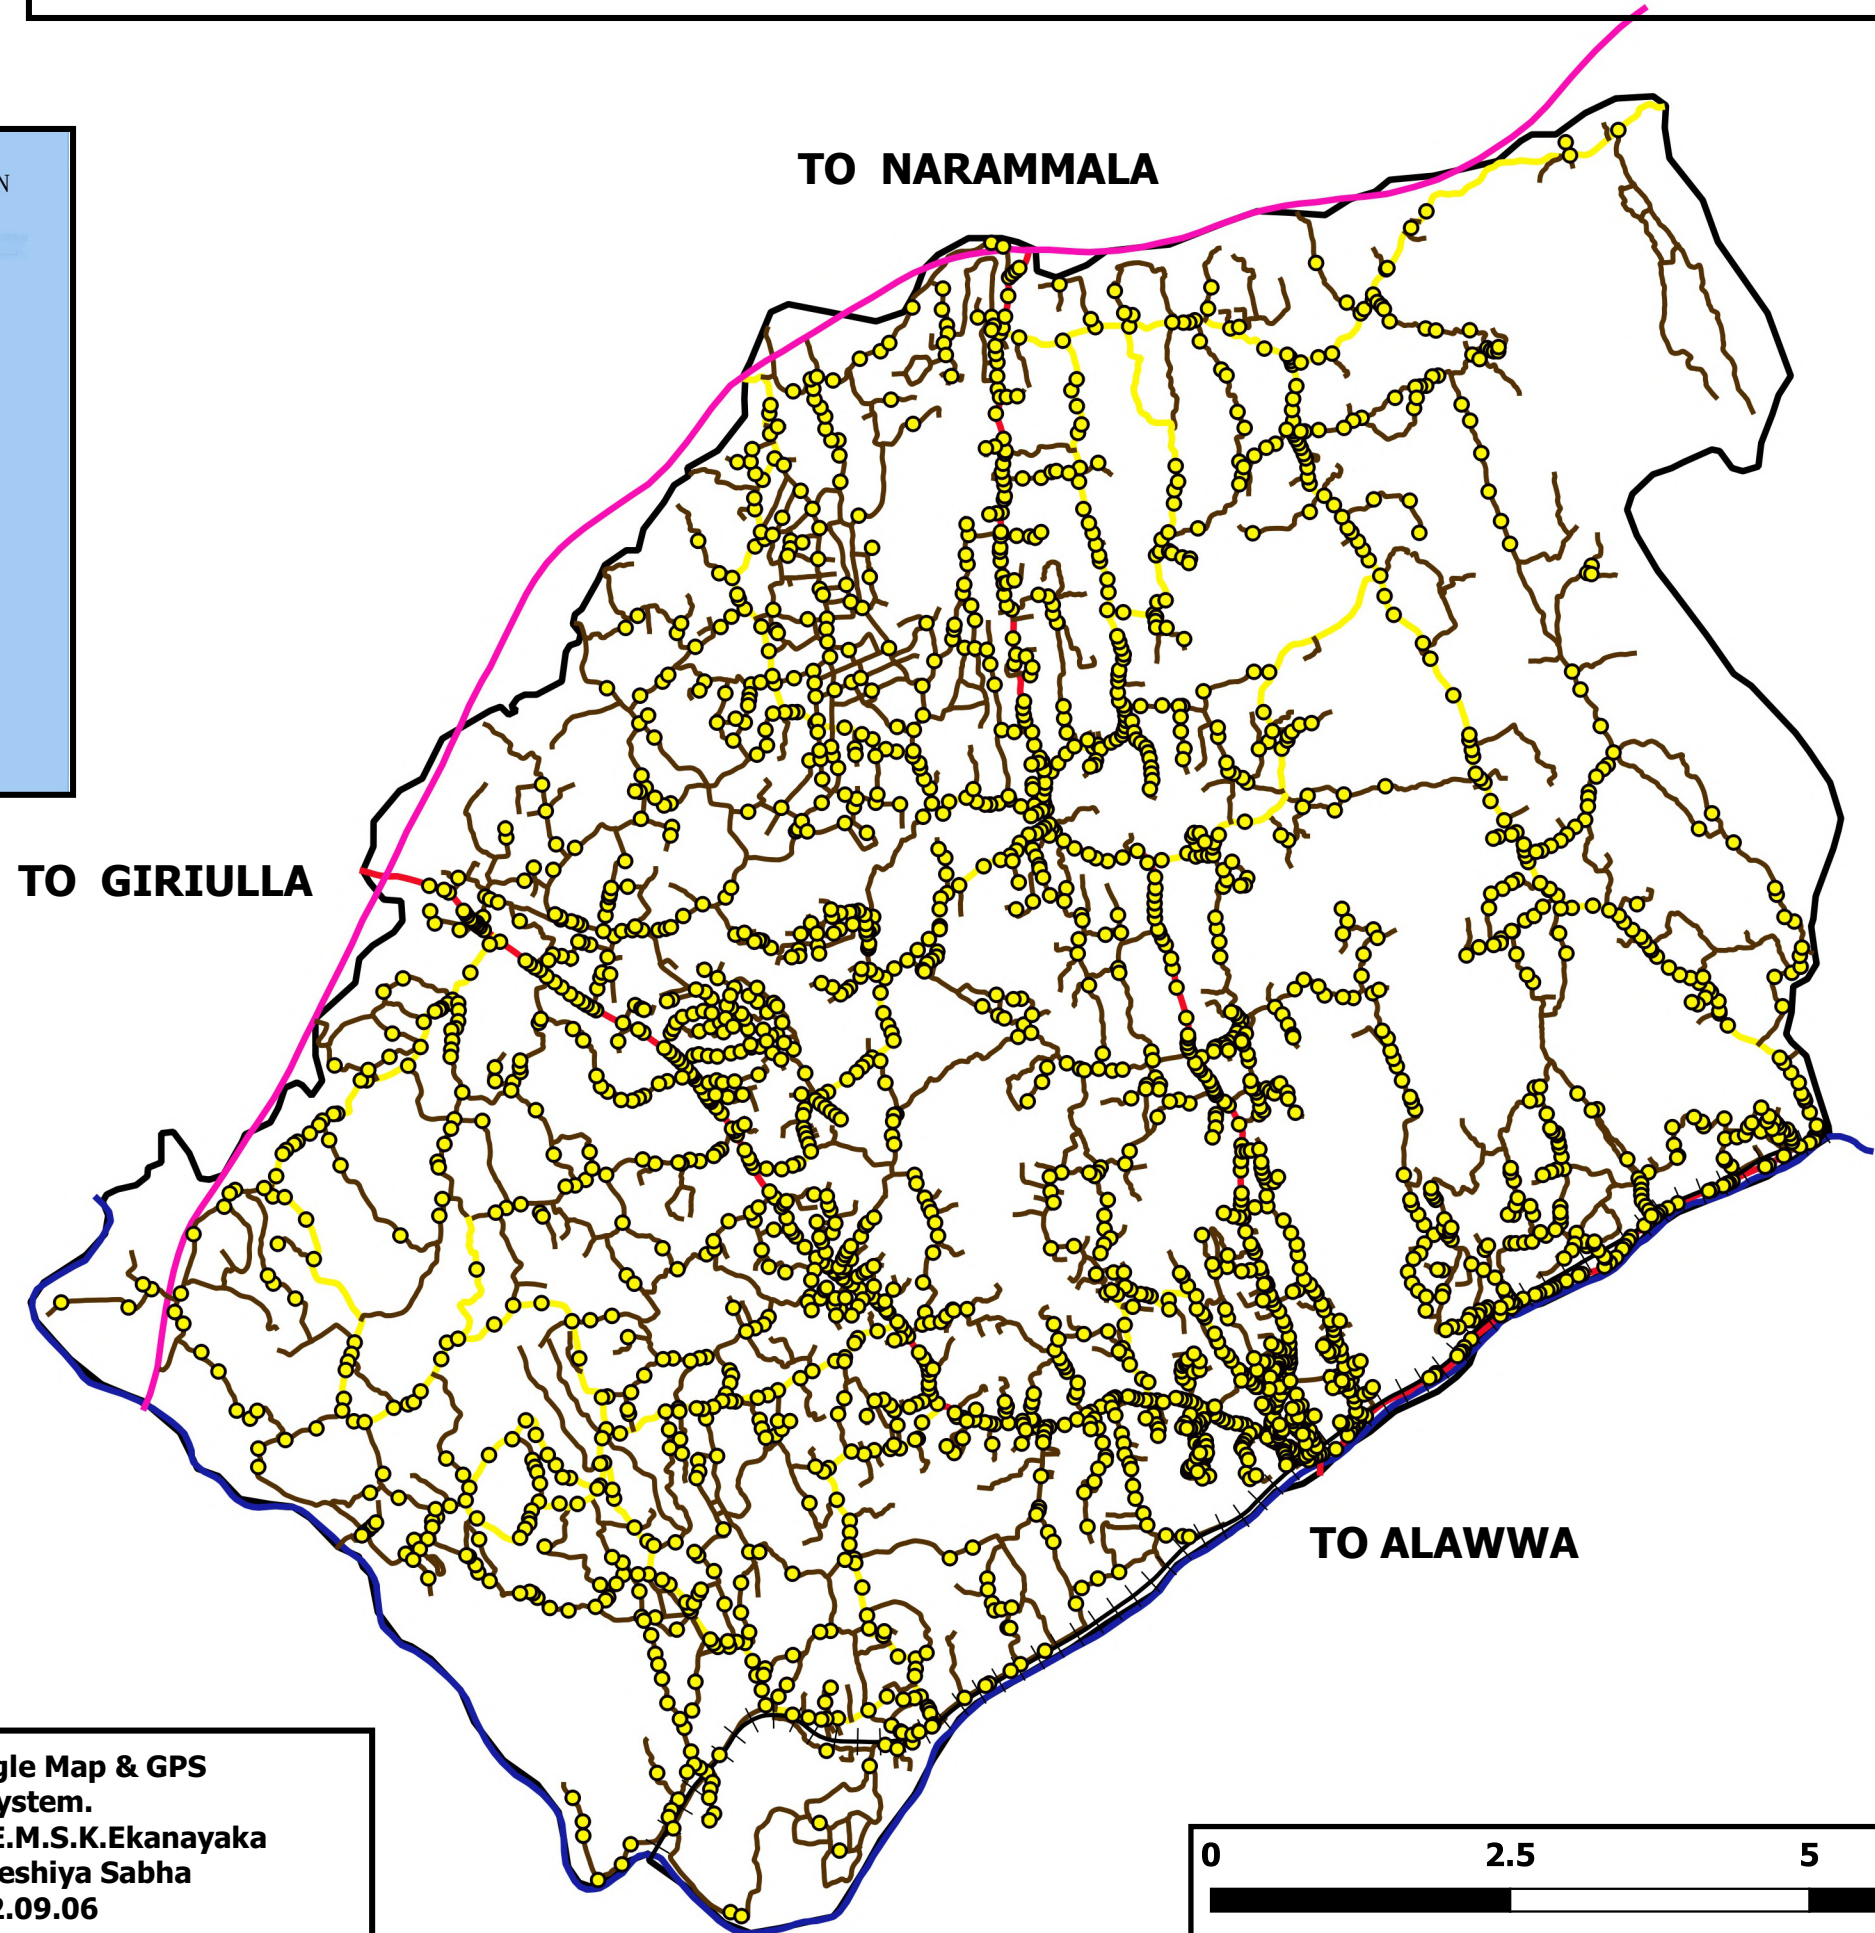

130000.00

140000.00

150000.00

STREET LAMP NETWORK - ALAWWA PRADESHIYA SABHA AREA

TO GIRIULLA

TO NARAMMALA

TO ALAWWA

TO KURUNEGALA

LEGEND

- BASELINE
- STREET LAMP
- ROAD
- RDA
- PRDD
- PS
- E
- ++ RW
- MAHA OYA

Data Source : Google Map & GPS Tracking System.
 Designed by : DOLG - E.M.S.K.Ekanayaka and Alawwa Pradeshiya Sabha
 Date : 2022.09.06