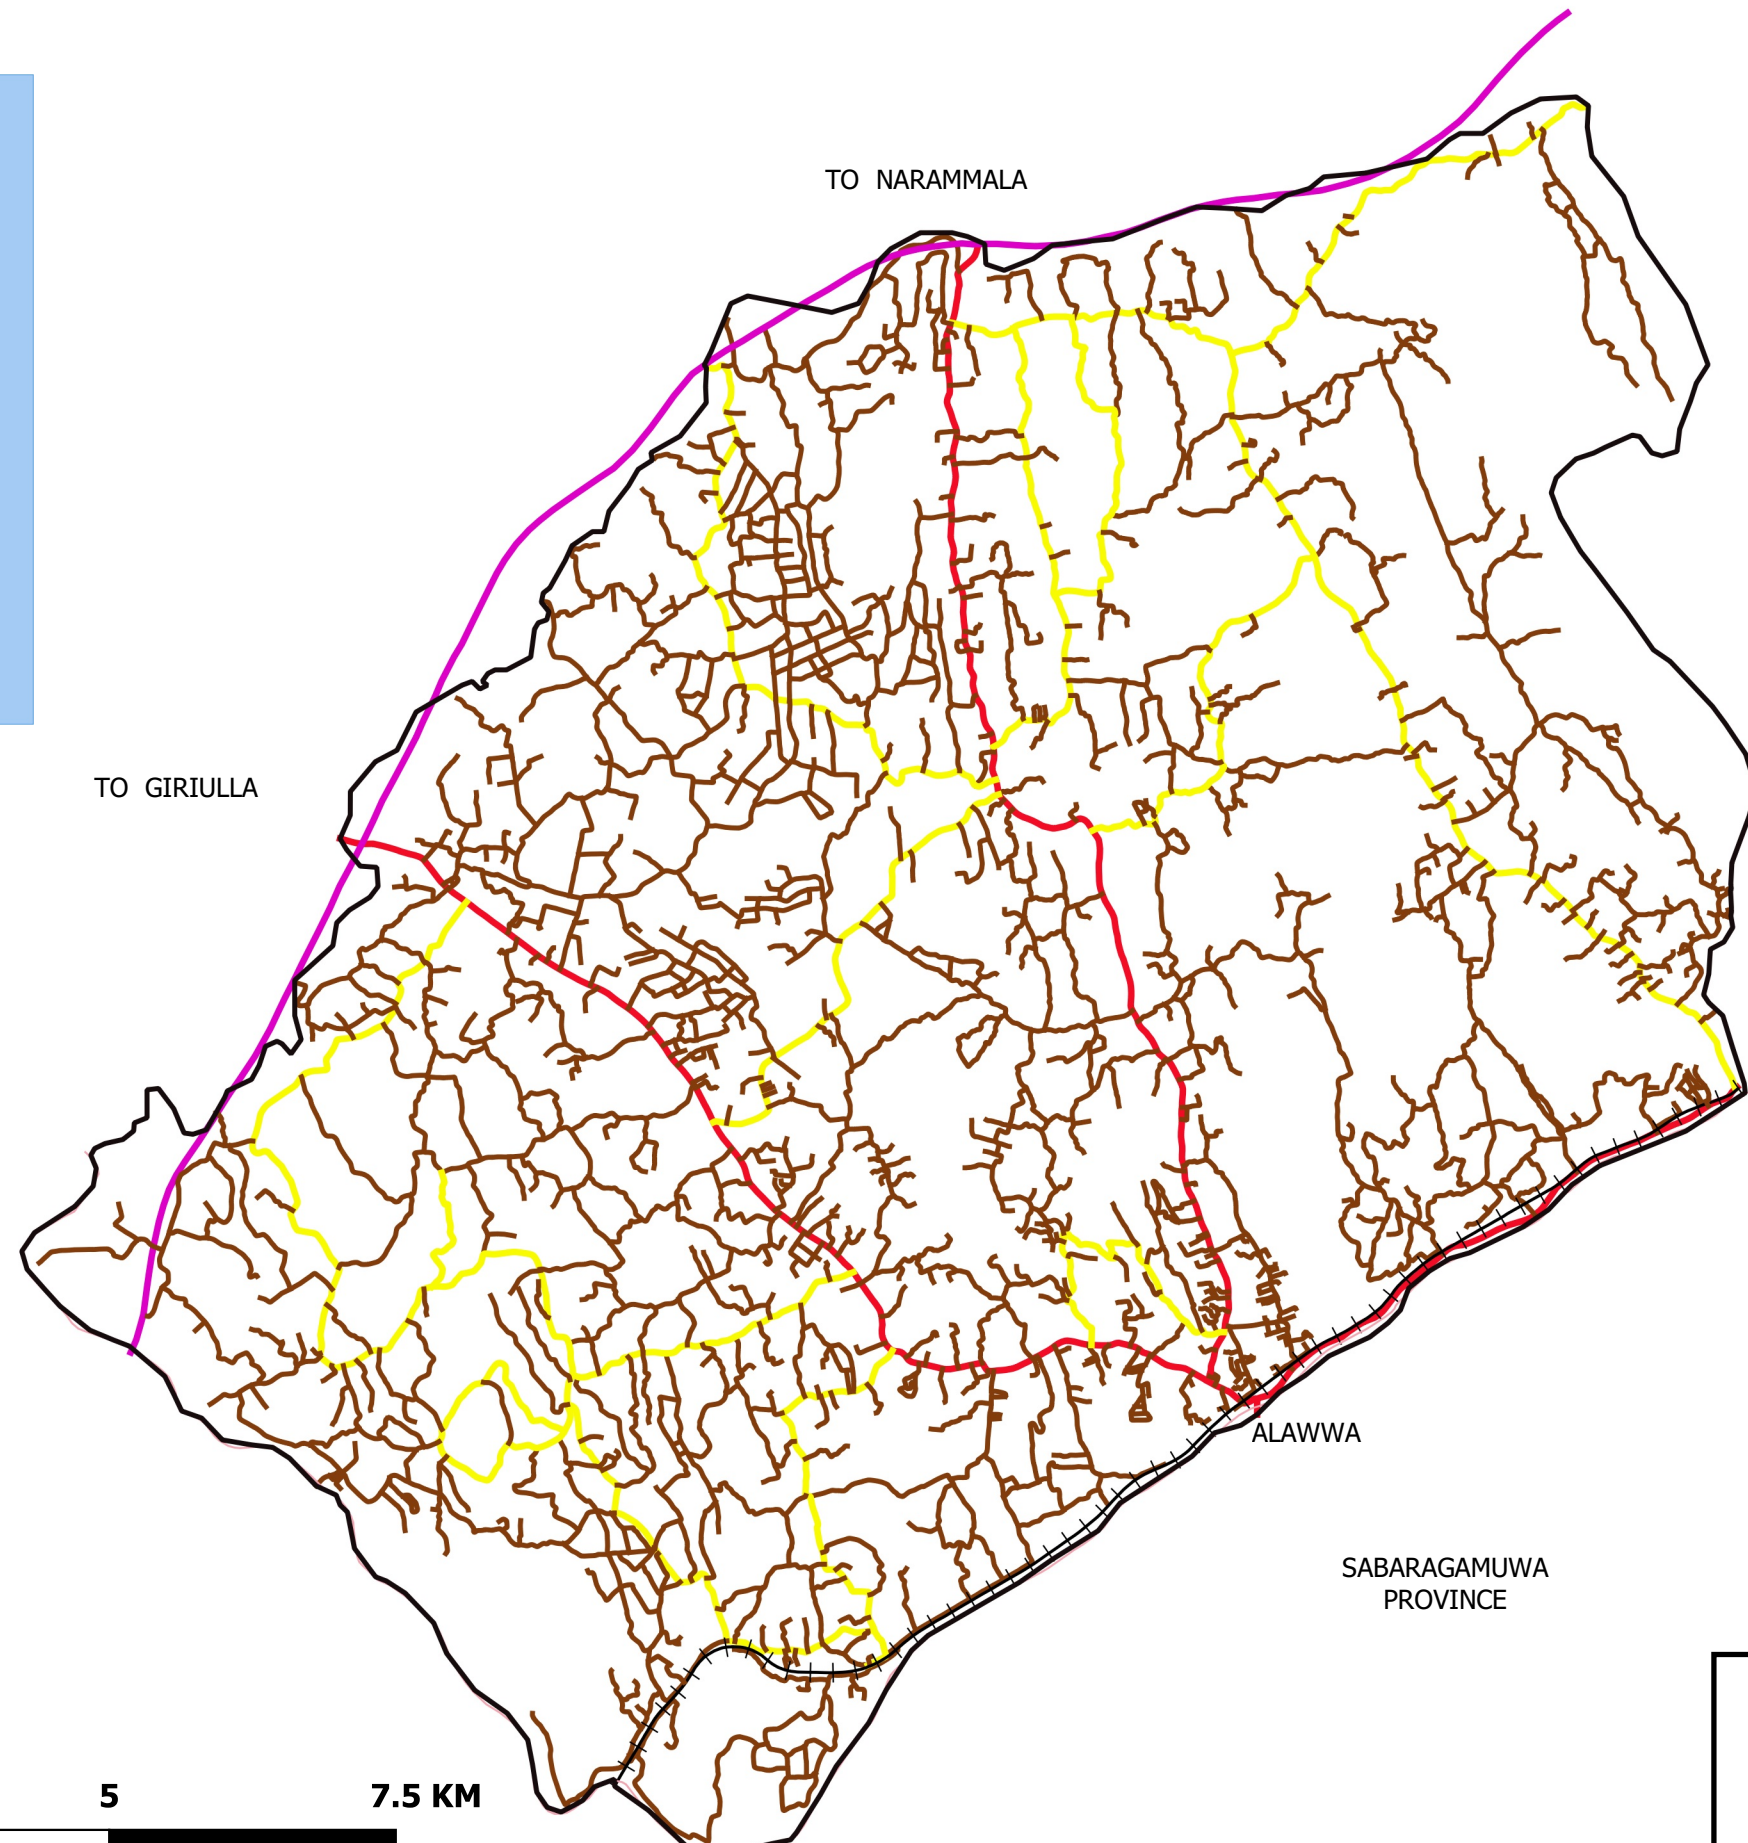

130000.00

140000.00

150000.00

ROAD NETWORK IN ALAWWA PRADESHIYA SABHA AREA

240000.00

230000.00

LEGEND

- BASELINE
- MAHA OYA
- ROAD**
- RDA
- PRDD
- PS
- E
- RW

Data Source : Google Map & GPS Tracking System
 Designed by : DOLG - E.M.S.K. EKANAYAKA
 and GIS UNIT Of Alawwa Pradeshiya Sabha
 Date : 2021.10.21